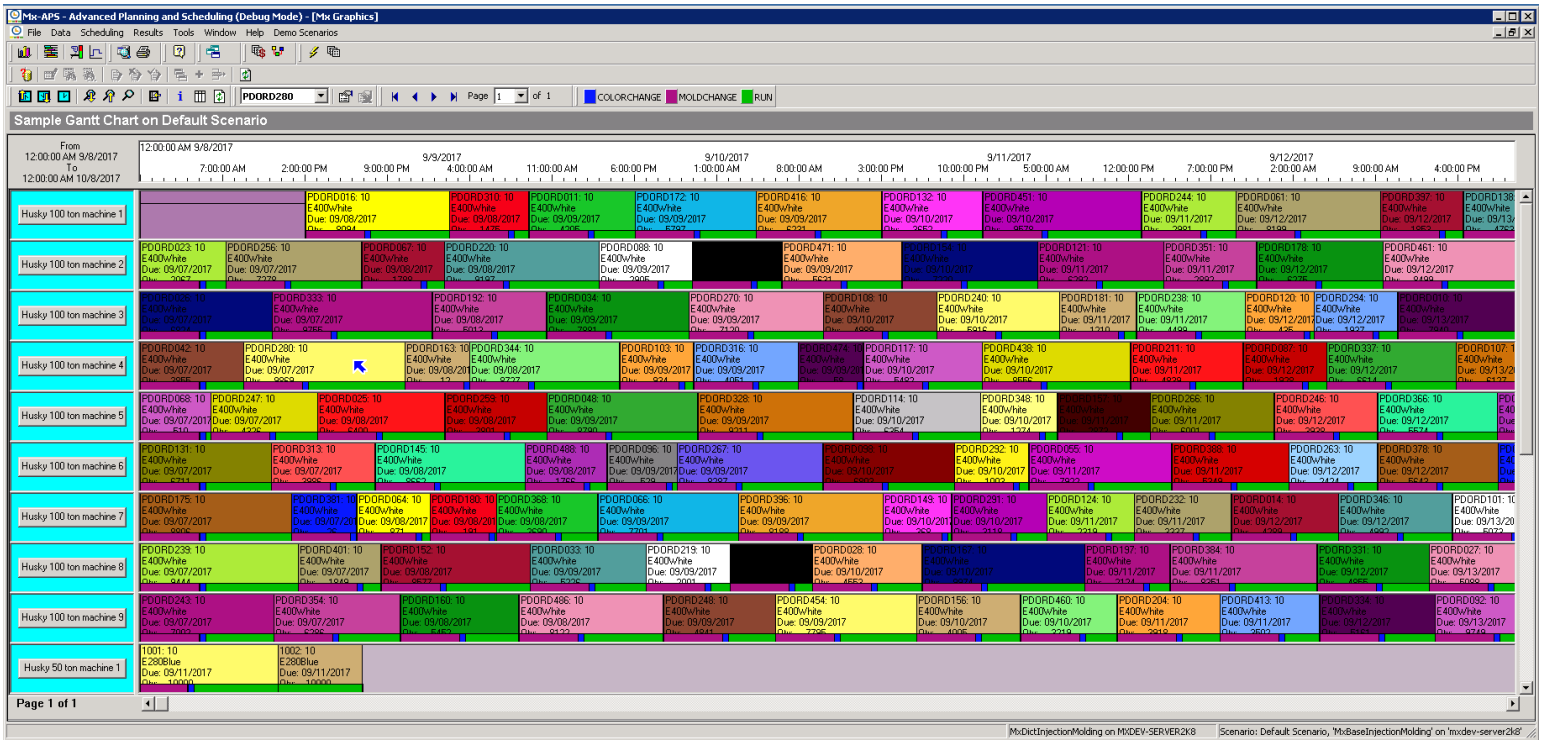

Advanced Planning & Scheduling

MxAPS transforms production planning and scheduling from an inaccurate and time-consuming task into a responsive, repeatable, and highly accurate decision support activity.

In today's highly volatile and extremely competitive manufacturing environment, production planning and scheduling systems must enable you to respond to unforeseen events and production realities without sacrificing hard-won efficiencies. MxAPS is the key to responsively and repeatedly meeting manufacturing objectives.

Real World Production Planning & Scheduling

Visibility into the real-world impact of unplanned events on your production schedule allows you to contain costs while maintaining superior customer service levels.

Traditional methods of planning and scheduling are error-prone, time-consuming, and non-responsive, resulting in schedules that do not accurately reflect the actual capabilities of the shop floor. Your ability to schedule production responsively is further impaired when you factor in production realities, late delivery of critical raw material and components, equipment breakdowns, changes to sales forecasts, and customer demands.