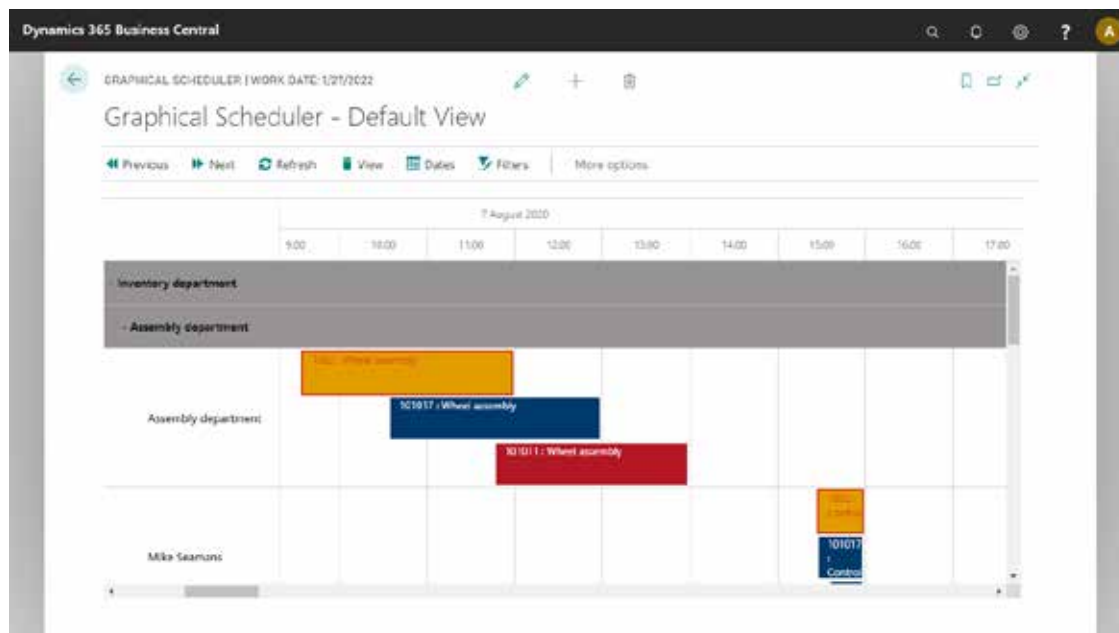

MANAGE PRODUCTION LOADING

With Graphical Scheduler from Insight Works, you'll easily visualize exactly what work is scheduled at each workstation enabling production managers and employees to view and manage production loading more effectively.

Optimize Your Scheduling with Drag-and-Drop

Graphical Scheduler is more than just visualization. Users can easily drag-and-drop an operation on a production order to a new work center and time. As work is rearranged, associated operations will automatically update to reflect a new production schedule.

One-Click Access to Details

Getting the details of a particular operation is as easy as highlighting the operation. You'll see the production order number, routing number, descriptions, and more. Drill-down directly from the scheduler into the Production Order for more detail or to make changes.

Graphical Scheduler includes a built-in filter that enables users to quickly identify specific operations. For example, users can filter on keywords like "wheel" or filter on a production order number to display only related operations.