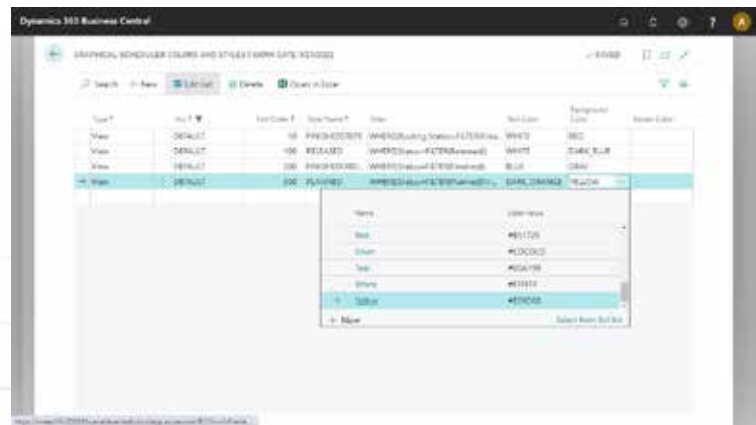

One-Click Access to Details

Getting the details of a particular operation is as easy as highlighting the operation. You'll see the production order number, routing number, descriptions, and more. Drill-down directly from the scheduler into the Production Order for more detail or to make changes.

Easily View Associated Operations

Highlighting a single operation will automatically identify all related operations so users can easily get a complete picture — all within a single screen.

Quickly Find Operations with the Built-In Filter

Graphical Scheduler includes a built-in filter that enables users to quickly identify specific operations. For example, users can filter on keywords like "wheel" or filter on a production order number to display only related operations.

Use Color Coding to Organize

Color coding rules can be easily configured making it easier to quickly identify the specific state of jobs. Rules are based on data within Business Central. For example, if a job has passed its start time or date and as not begun, the job can be set to a specific color like red. Maybe there has only been partial output on a job, again, you can have these jobs show up in a specific color.