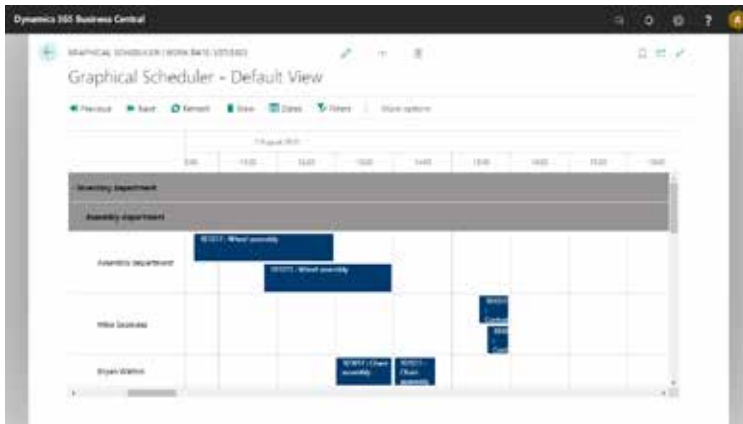

One-Click Access to Details

Getting the details of a particular operation is as easy as highlighting the operation. You'll see the production order number, routing number, descriptions, and more. Drill-down directly from the scheduler into the Production Order for more detail or to make changes.

Easily View Associated Operations

Highlighting a single operation will automatically identify all related operations so users can easily get a complete picture — all within a single screen.

Quickly Find Operations with the Built-In Filter

Graphical Scheduler includes a built-in filter that enables users to quickly identify specific operations. For example, users can filter on keywords like "wheel" or filter on a production order number to display only related operations.

Use Color Coding to Organize

Color coding rules can be easily configured making it easier to quickly identify the specific state of jobs. Rules are based on data within Business Central. For example, if a job has passed its start time or date and as not begun, the job can be set to a specific color like red. Maybe there has only been partial output on a job, again, you can have these jobs show up in a specific color.