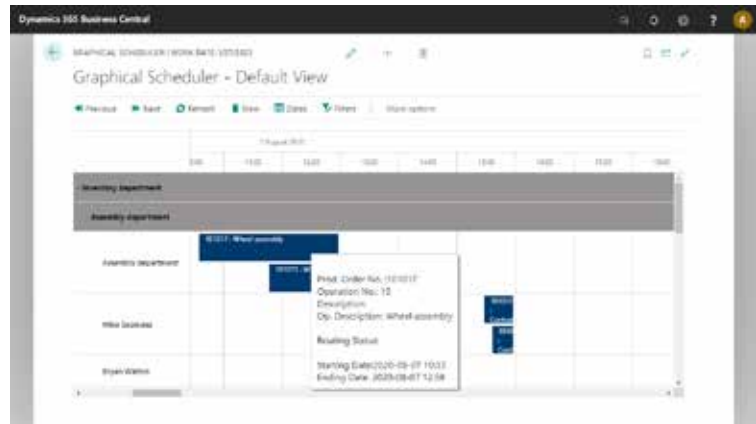

One-Click Access to Details

Getting the details of a particular operation is as easy as highlighting the operation. You'll see the production order number, routing number, descriptions, and more. Drill-down directly from the scheduler into the Production Order for more detail or to make changes.

Easily View Associated Operations

Highlighting a single operation will automatically identify all related operations so users can easily get a complete picture — all within a single screen.

Quickly Find Operations with the Built-In Filter

Graphical Scheduler includes a built-in filter that enables users to quickly identify specific operations. For example, users can filter on keywords like "wheel" or filter on a production order number to display only related operations.

Use Color Coding to Organize

Color coding rules can be easily configured making it easier to quickly identify the specific state of jobs. Rules are based on data within Business Central. For example, if a job has passed its start time or date and as not begun, the job can be set to a specific color like red. Maybe there has only been partial output on a job, again, you can have these jobs show up in a specific color.